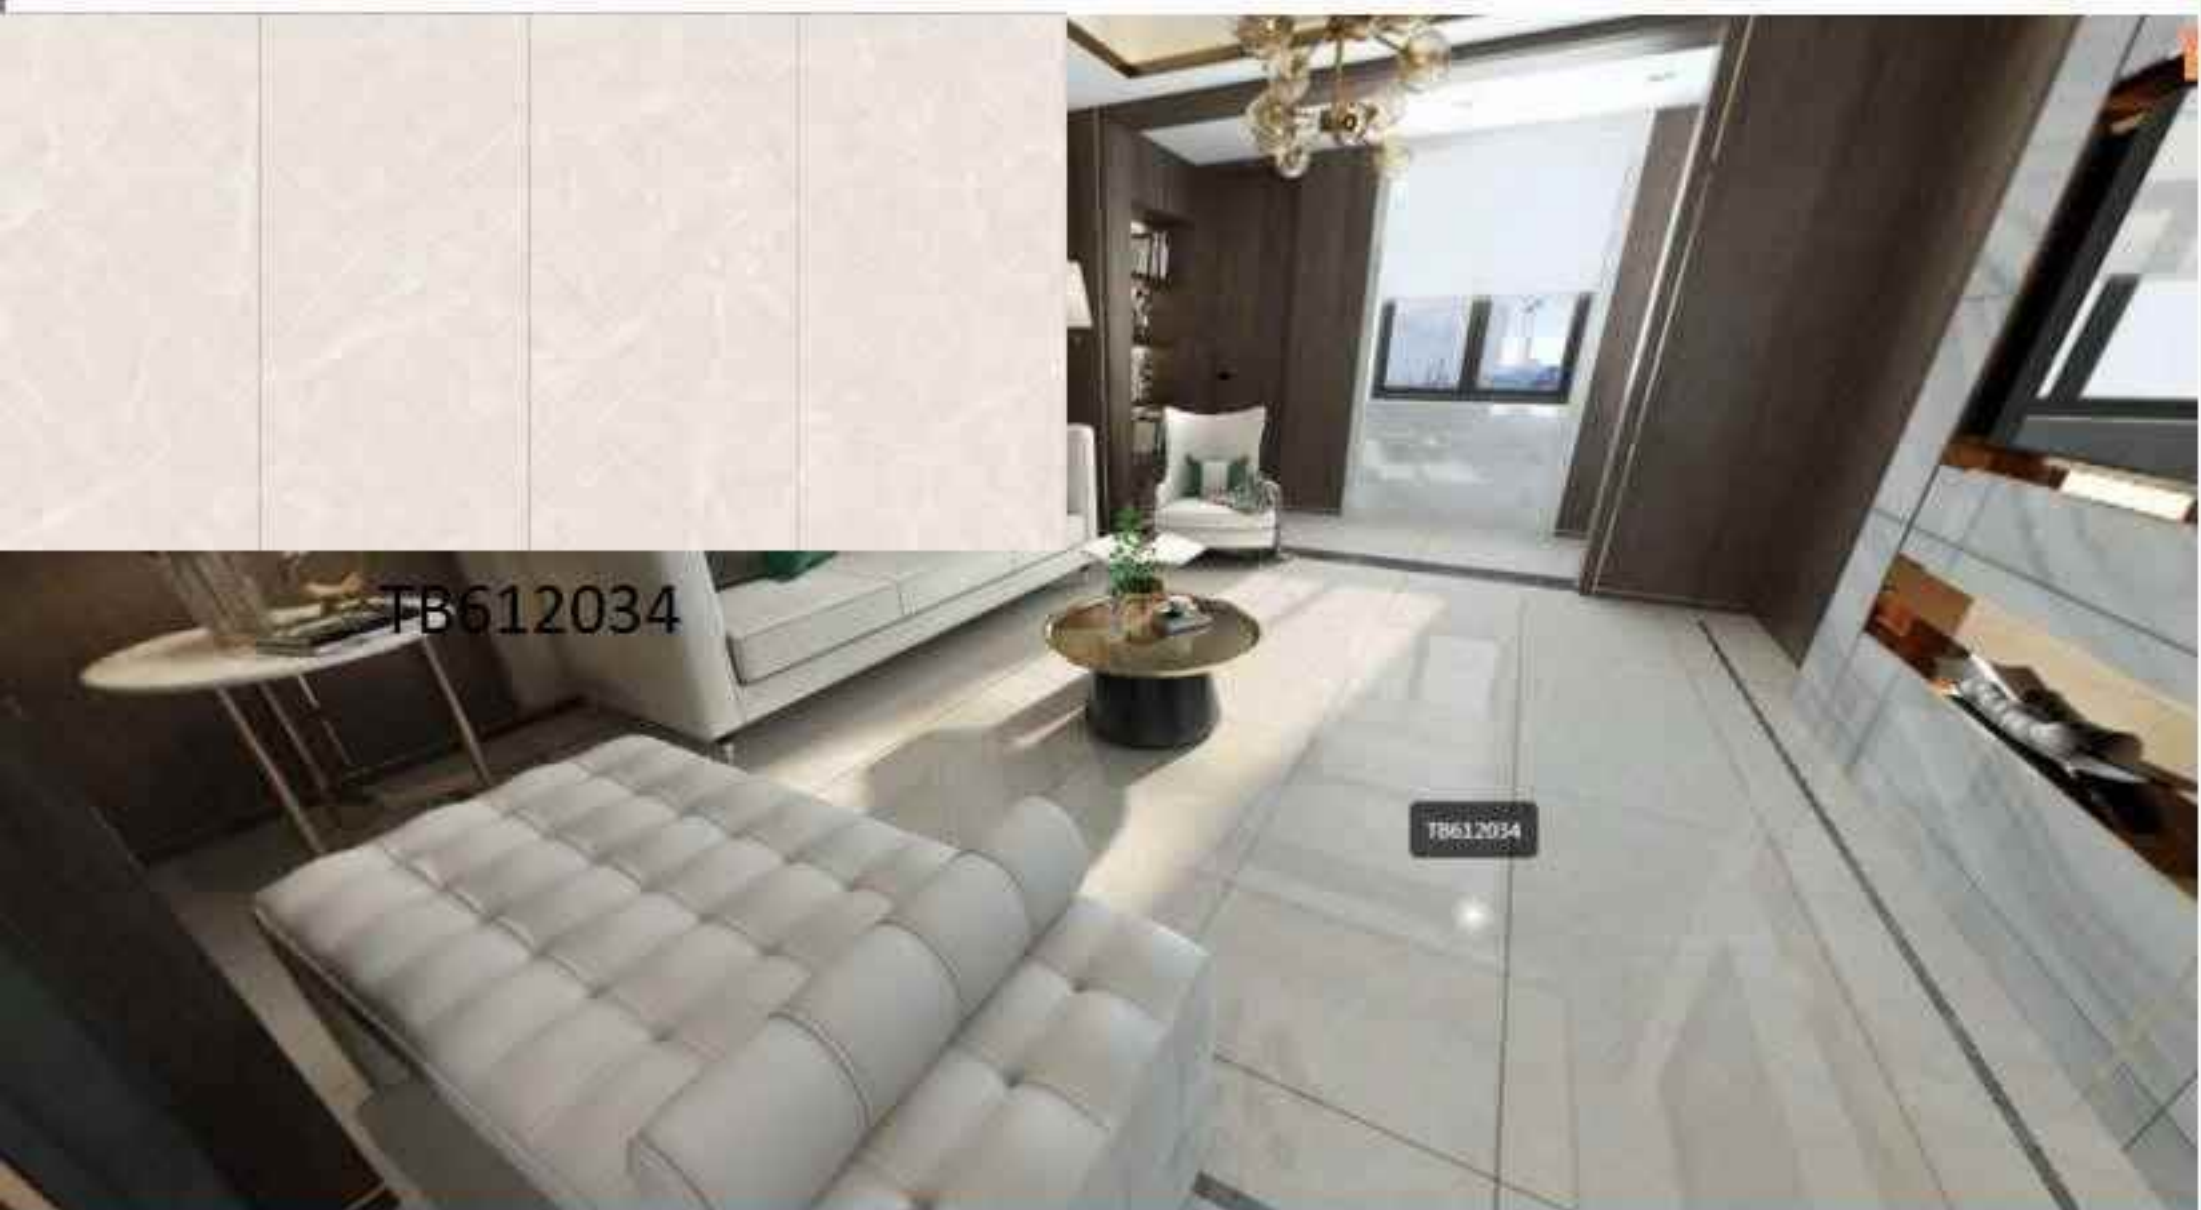

TB612033

FULL POLISHED GLAZED PORCELAIN TILE
SIZE:600*1200mm

TB612019-1

TB612019-2

TB612019-3

TB612014-2

FULL POLISHED GLAZED PORCELAIN TILE
SIZE:600*1200mm

TB612044